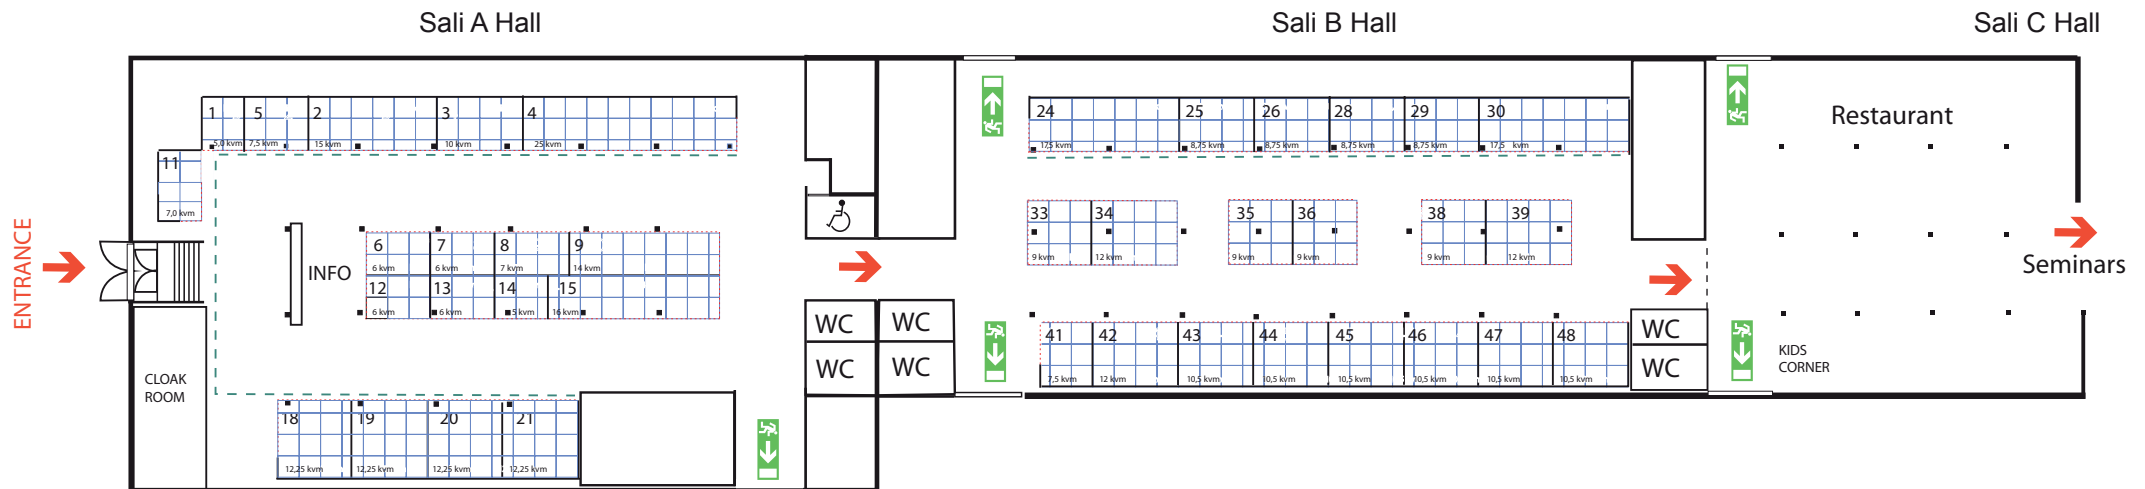

# BUYING PROPERTIES ABROAD

Wanha Satama, Helsinki, 24-25 March 2012

- - - - = Stands located behind this line are with 220 cm high walls

▪ = Pelare / Pillar