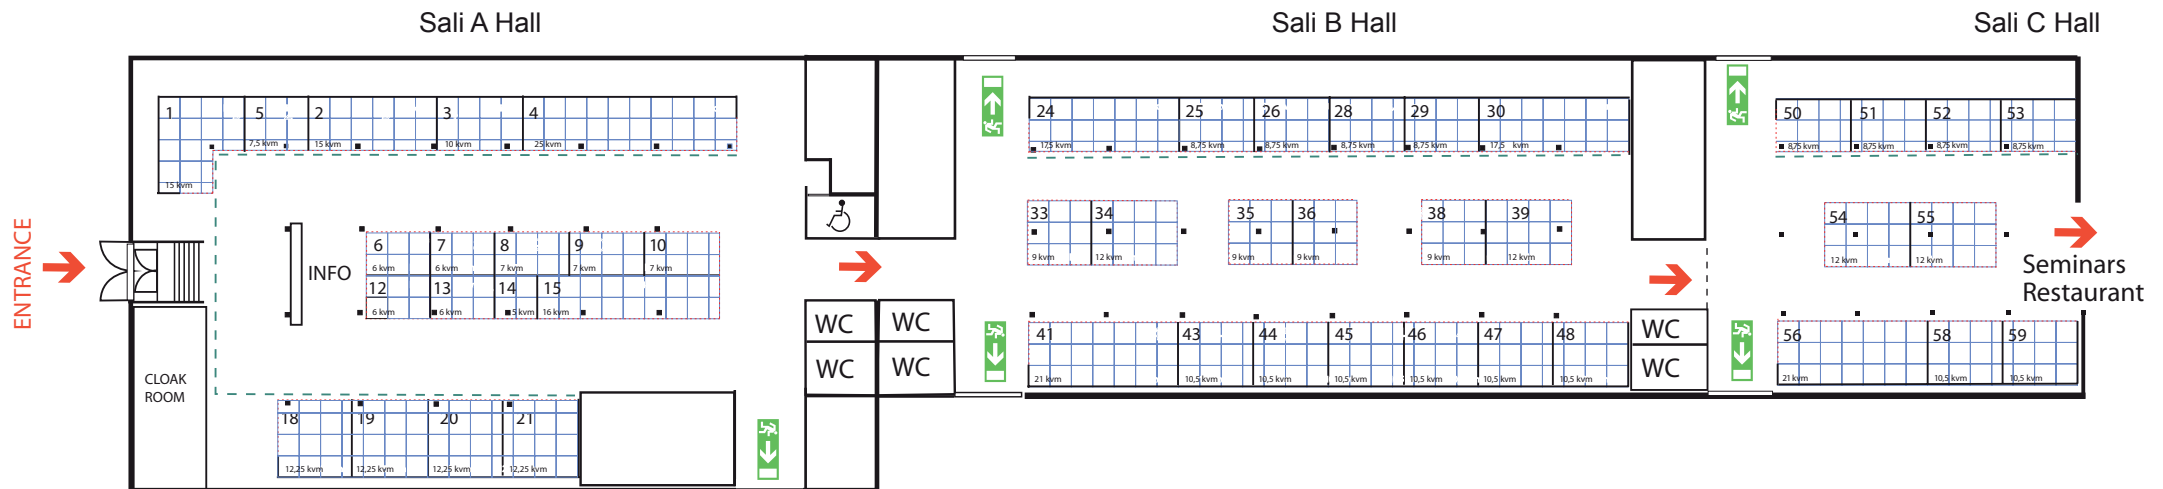

BUYING PROPERTIES ABROAD

Wanha Satama, Helsinki, 24-25 March 2012

- - - - = Stands located behind this line are with 220 cm high walls

▪ = Pelare / Pillar